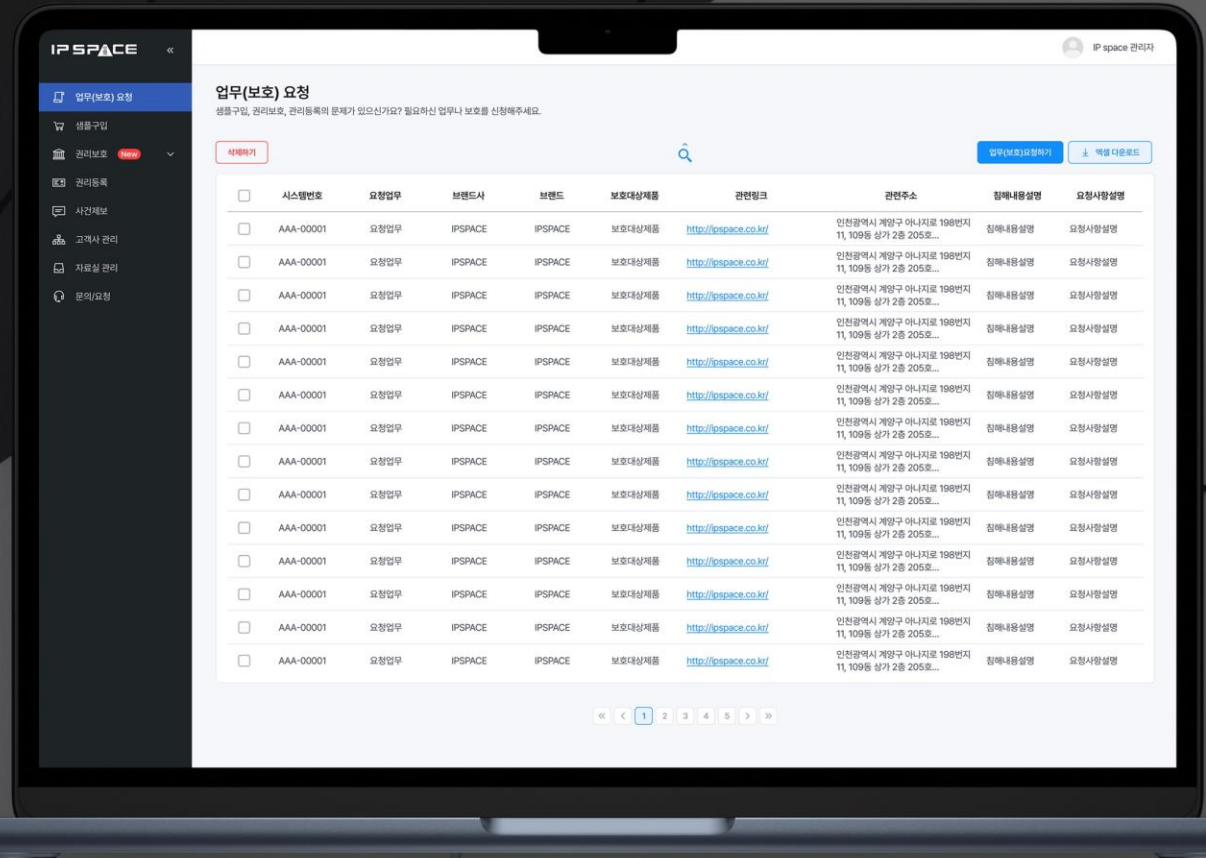

IP SPACE Service Admin Page

UX·UI Development

Client IP SPACE
Format Responsive Web

UX·UI Design, Development

서비스 관리자 페이지

클라이언트 아이피스페이스
포맷 반응형 웹

UX·UI 기획, 디자인, 개발